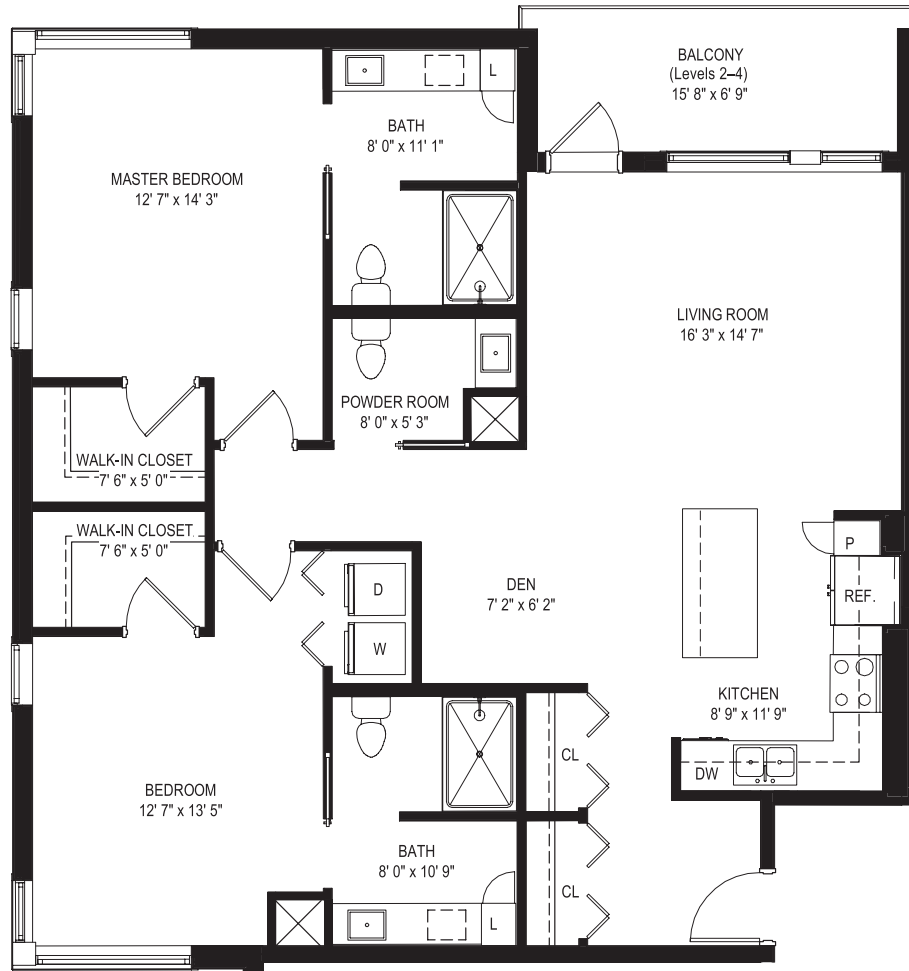

THE MILHAM

2 BEDROOM, 2.5 BATH | 1,332 SQ. FT.

LEVEL 1

1190

LEVEL 2,3

2190, 3190

LEVEL 4

4190