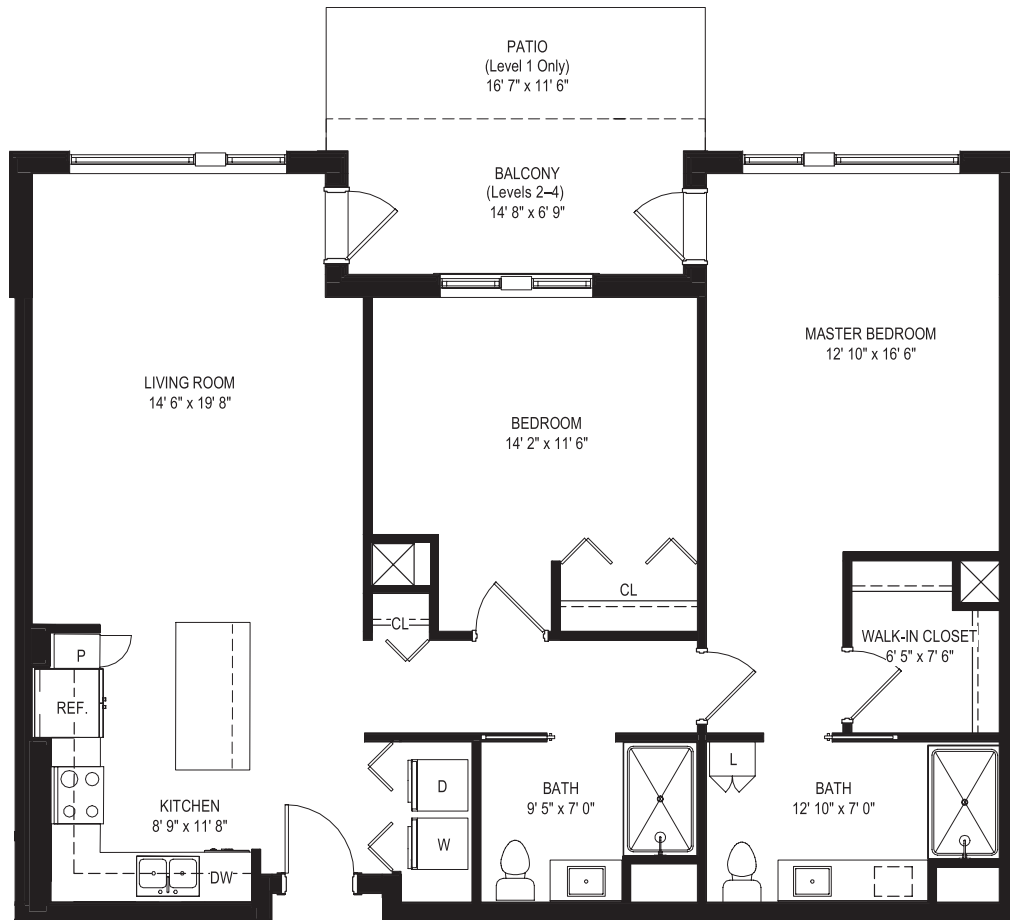

THE KILGORE

2 BEDROOM, 2 BATH | 1,306 SQ. FT.

LEVEL 1

1090

LEVEL 2,3

2090, 3090