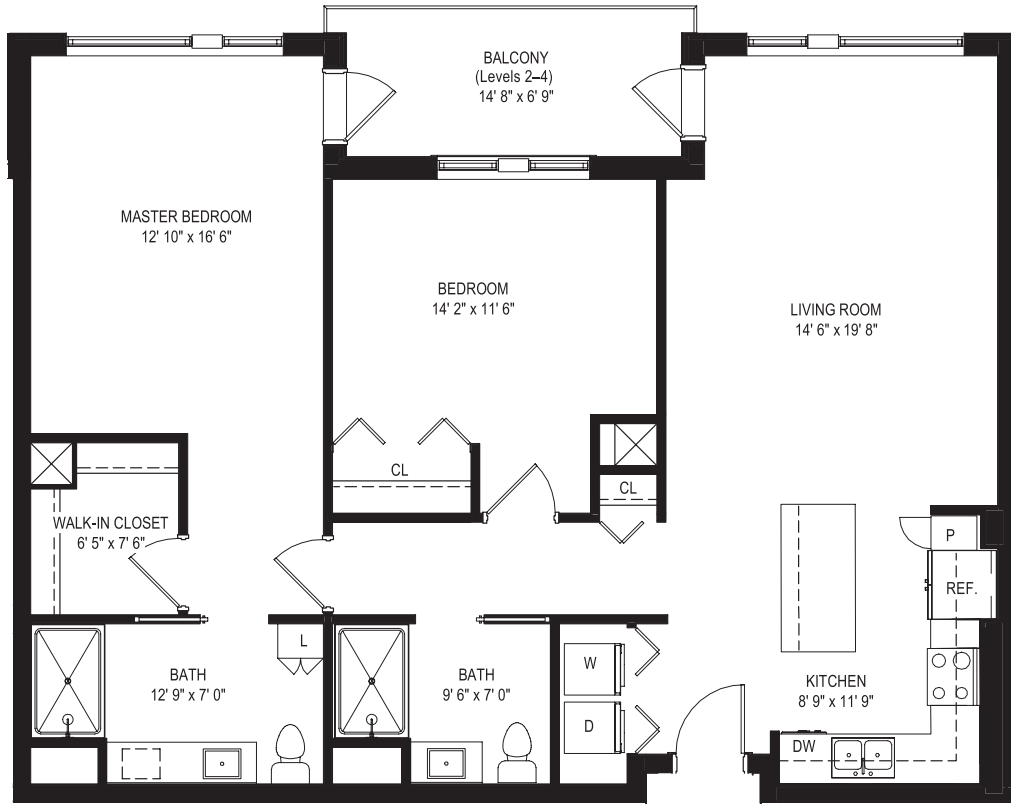

THE KILGORE II

2 BEDROOM, 2 BATH | 1,306 SQ. FT.

LEVEL 1

1100

LEVEL 2,3

2100, 3100