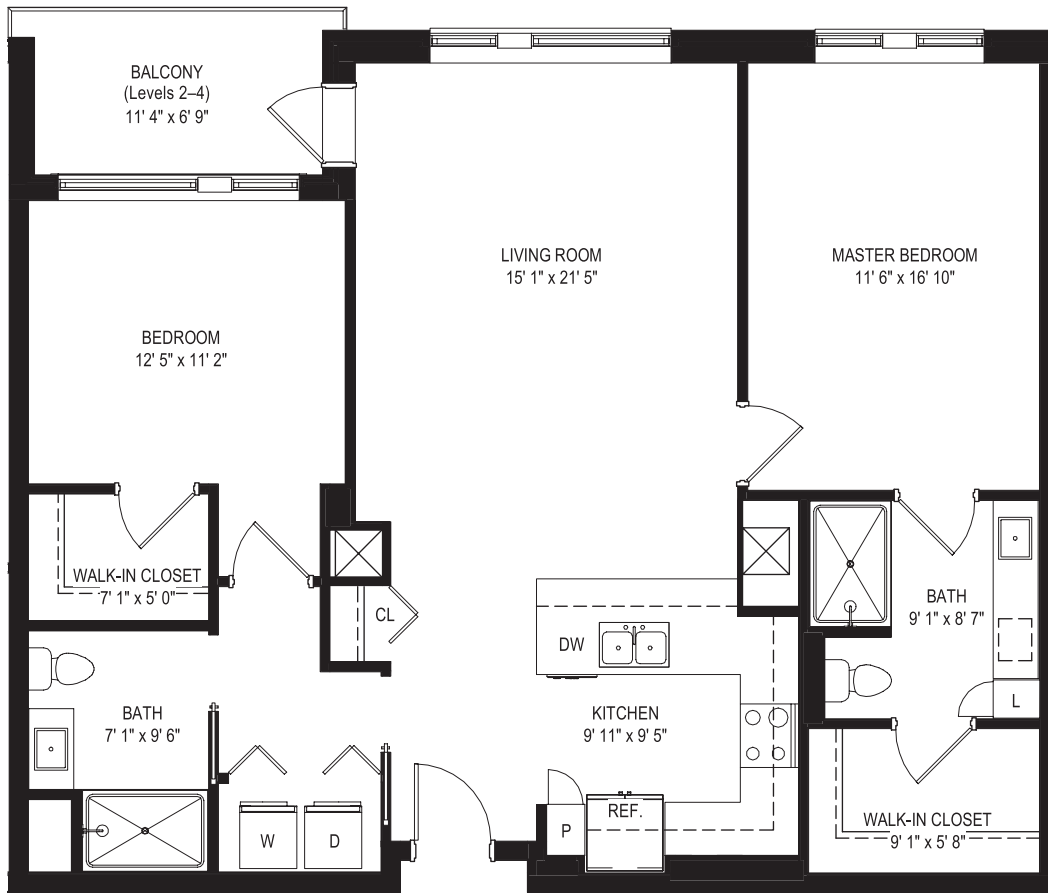

THE HOWARD II

2 BEDROOM, 2 BATH | 1,252 SQ. FT.

LEVEL 1

1080

LEVEL 2,3

2080, 3080