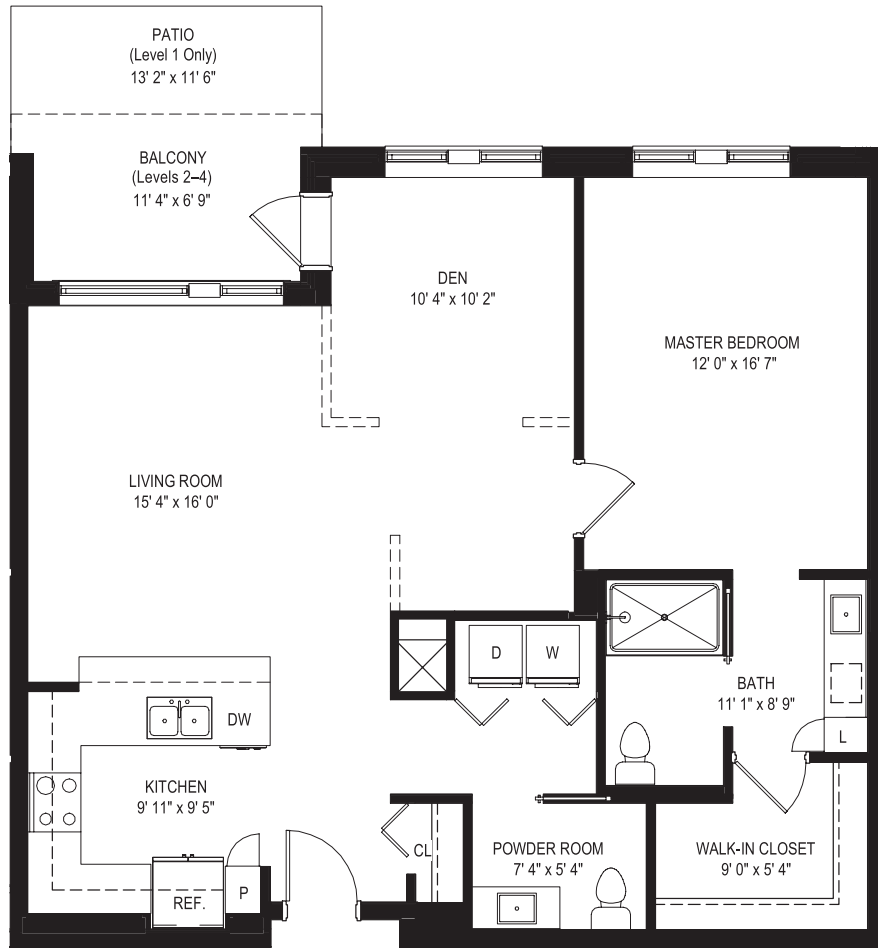

THE CROSSTOWN

1 BEDROOM, 1.5 BATH + DEN | 1,100 SQ. FT.

LEVEL 1

LEVEL 2,3