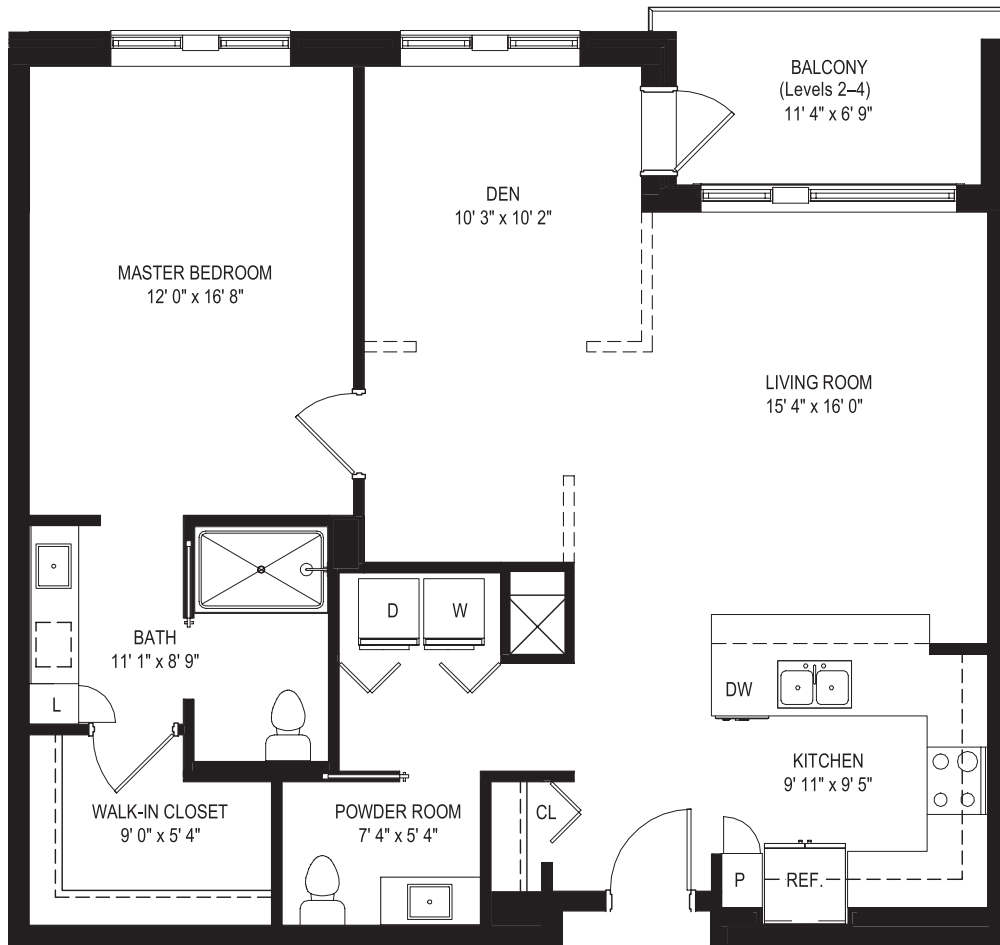

THE CROSSTOWN II

1 BEDROOM, 1.5 BATH + DEN | 1,100 SQ. FT.

LEVEL 1

1120, 1130

LEVEL 2,3

2120, 2130, 3120, 3130

LEVEL 4

4130